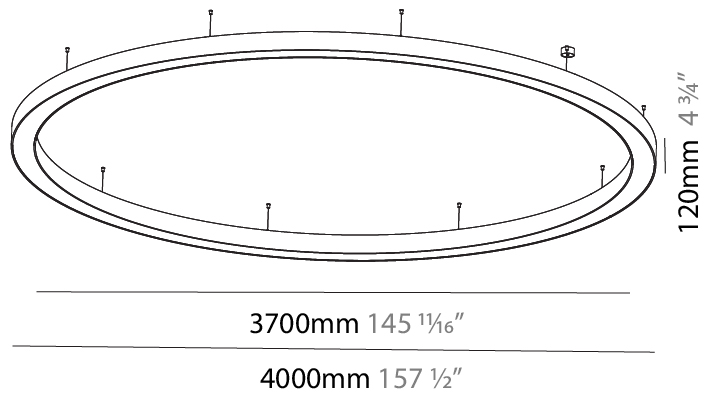

GENERAL

Series: Glorious
Subseries: Glorious
Brand: Prolicht
Division: Architectural
Mounting Type: Suspension
Mounting Location: Ceiling
Subcategory: Ambient

PHYSICAL

Shape: Round
Diameter (mm): 4000
Diameter (in): 157 1/2
Depth (mm): 120
Depth (in): 4 3/4
Max. Overall Height (mm): 2120
Max. Overall Height (in): 83 7/16
Light Distribution: Direct / Indirect
Weight (kg): 53.026
Weight (lbs): 116.66
Diffuser: PMMA - Opal or Micro-Prism
Fixture Finish: SSR / BKV / CWI / CRY / HAB / UFT / ITA / RUA / FTG / MYG / LOD / PUS / FRO / FUP / KIA / POP / BLS / SPG / MEY / GOH / GUM / CHC / COM / ABZ / JAG / OBR / MOS / ROR
Fixture Material: Aluminum

ELECTRICAL

Lamp Type: LED (Zhaga Standard)
Input Wattage (W): 300
Total Output Wattage (W): 240 / 192 (3500K)
Dimming: Non-Dimming / Phase Dimming (120Vac only) / 0-10V Dimming
Driver Included: Yes
Driver Location: Integrated
Driver Type: Constant Current - 120 / 277Vac
Driver Class: Class 2
Input Voltage (V): 120 - 277
Constant Current (MA): 350 / 1000 (3500K)

LED

Color Temperature (°K): 3000 / 3500 / 4000
Max. Delivered Lumen (lm): 18460 / 19110 / 19500 Direct / 12780 / 13230 / 13500 Indirect
CRI: >80 CRI
Efficiency (%): 70
Lamp Life (hrs): 50000

OPTICAL

RATINGS AND CERTIFICATIONS

Certified By: Certified for North American Standards
IP rating: IP20

PROJECT
TYPE
SPECIFIER
QUANTITY
DATE