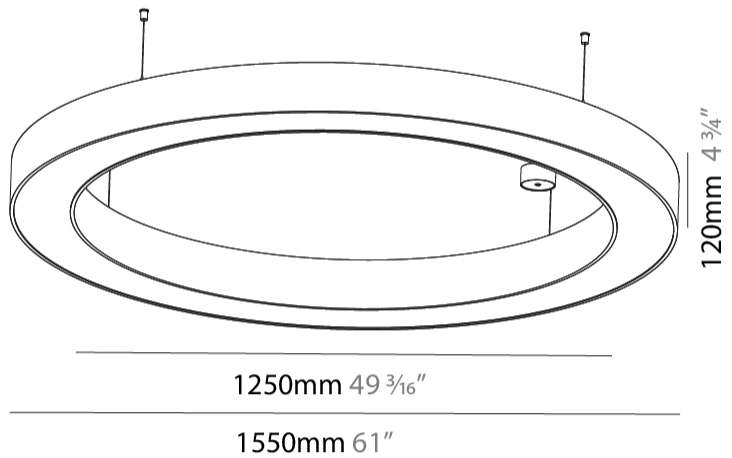

GENERAL

Series: Glorious
Subseries: Glorious
Brand: Prolicht
Division: Architectural
Mounting Type: Suspension
Mounting Location: Ceiling
Subcategory: Ambient

PHYSICAL

Shape: Round
Diameter (mm): 1550
Diameter (in): 61
Height (mm): 120
Height (in): 4 ¾
Max. Overall Height (mm): 2120
Max. Overall Height (in): 83 ⅞
Light Distribution: Direct / Indirect
Weight (kg): 16.737
Weight (lbs): 36.90
Diffuser: PMMA - Opal or Micro-Prism
Fixture Finish: SSR / BKV / CWI / CRY / HAB / UFT / ITA / RUA / FTG / MYG / LOD / PUS / FRO / FUP / KIA / POP / BLS / SPG / MEY / GOH / GUM / CHC / COM / ABZ / JAG / OBR / MOS / ROR
Fixture Material: Aluminum

ELECTRICAL

Lamp Type: LED (Zhaga Standard)
Input Wattage (W): 110
Total Output Wattage (W): 88 / 70.4 (3500K)
Dimming: Non-Dimming / Phase Dimming (120Vac only) / 0-10V Dimming
Driver Included: Yes
Driver Location: Integrated
Driver Type: Constant Current - 120 / 277Vac
Driver Class: Class 2
Input Voltage (V): 120 - 277
Constant Current (MA): 350 / 700/800 (3500K)

LED

Color Temperature (°K): 3000 / 3500 / 4000
Max. Delivered Lumen (lm): 6920 / 7164 / 7310 Direct / 4530 / 4938 / 4790 Indirect
CRI: >80 CRI
Efficiency (%): 68
Lamp Life (hrs): 50000

OPTICAL

RATINGS AND CERTIFICATIONS

Certified By: Certified for North American Standards
IP rating: IP20